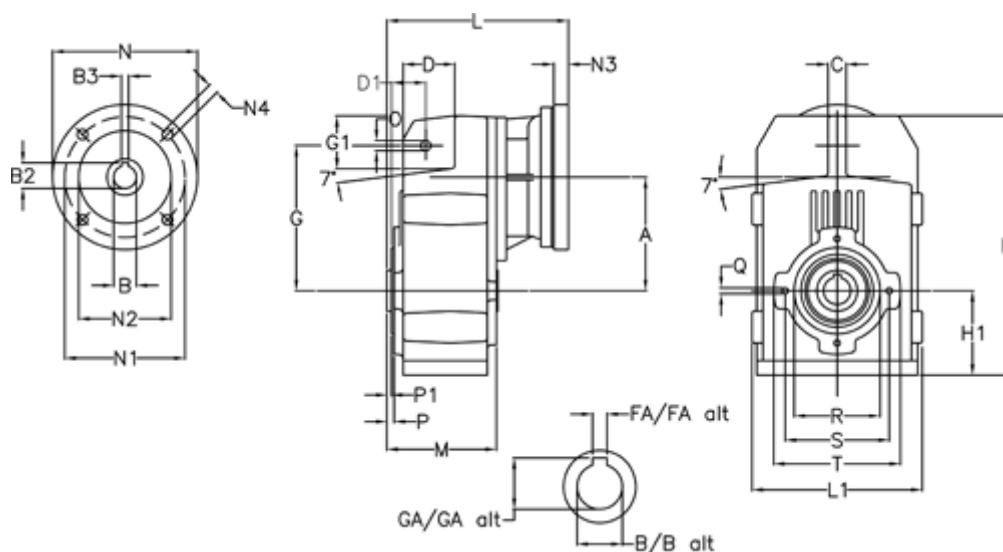

Article number: 29560512993220  
 Description: Shaft mounted gear  
 A512H50-129,9-P63B5

## Measures

A = 211.30	FA = 14	M = 163.0	Q = M12x19
B = 50	G = 278	N = 140	R = 180
B1 = 11	G1 = 105.5	N1 = 115	S = 215
B2 = 12.8	GA = 53.5	N2 = 95	T = 250
B3 = 4	H = 479.0	N4 = M8x19	
C = 20	H1 = 144.0	O = 22	
D = 93.5	L = 268.0	P = 8.5	
D1 = 65.0	L1 = 273	P1 = 4.5	